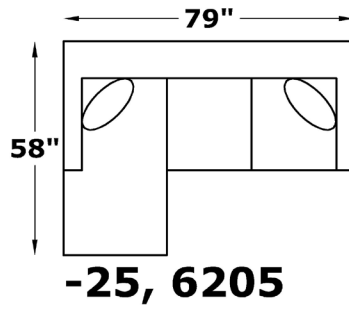

V62025R
Floating Ottoman
Chaise
W-28 D-48

V62027R
RAF Loveseat
W-51 D-35

V62028R
LAF Loveseat
W-51 D-35

V62039R
Armless Chair
W-23 D-35

V62063R
RAF Corner Sofa
W-85 D-35

V62064R
LAF Corner Sofa
W-85 D-35

Suggested Layouts

We do our best to provide the most accurate dimensions. However, as with all handcrafted products, dimensions are approximate.