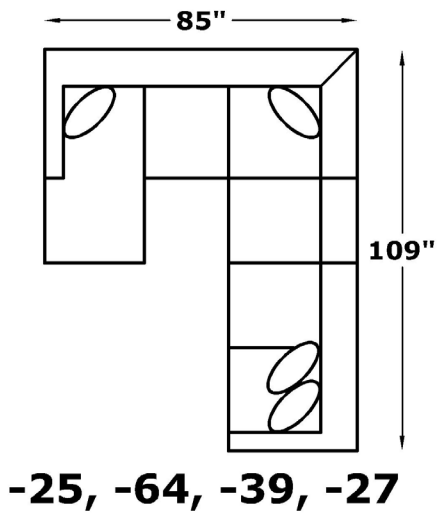

ALEXVALE

V620LR Series

COMPONENTS

V624R
Chair
W-33 D-35

V625R
Sofa
W-79 D-35

V626R
Loveseat
W-56 D-35

V627R
Ottoman
W-26 D-22

V62031R
Motion Chair
W-32 D-34

V62025R
Floating Ottoman
Chaise
W-28 D-48

V62027R
RAF Loveseat
W-51 D-35

V62028R
LAF Loveseat
W-51 D-35

V62039R
Armless Chair
W-23 D-35

V62063R
RAF Corner Sofa
W-85 D-35

V62064R
LAF Corner Sofa
W-85 D-35

Suggested Layouts

We do our best to provide the most accurate dimensions. However, as with all handcrafted products, dimensions are approximate.