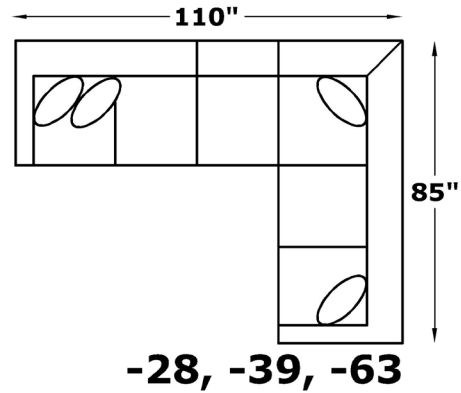

ALEXVALE

V620LR Series

COMPONENTS

V624R
Chair
W-33 D-35

V625R
Sofa
W-79 D-35

V626R
Loveseat
W-56 D-35

V627R
Ottoman
W-26 D-22

V62031R
Motion Chair
W-32 D-34

V62025R
Floating Ottoman
Chaise
W-28 D-48

V62027R
RAF Loveseat
W-51 D-35

V62028R
LAF Loveseat
W-51 D-35

V62039R
Armless Chair
W-23 D-35

V62063R
RAF Corner Sofa
W-85 D-35

V62064R
LAF Corner Sofa
W-85 D-35

Suggested Layouts

We do our best to provide the most accurate dimensions. However, as with all handcrafted products, dimensions are approximate.