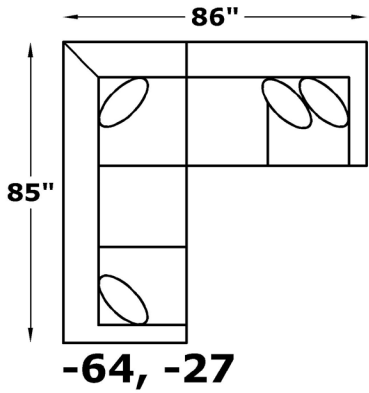

ALEXVALE

V620LR Series

COMPONENTS

V624R
Chair
W-33 D-35

V625R
Sofa
W-79 D-35

V626R
Loveseat
W-56 D-35

V627R
Ottoman
W-26 D-22

V62031R
Motion Chair
W-32 D-34

V62025R
Floating Ottoman
Chaise
W-28 D-48

V62027R
RAF Loveseat
W-51 D-35

V62028R
LAF Loveseat
W-51 D-35

V62039R
Armless Chair
W-23 D-35

V62063R
RAF Corner Sofa
W-85 D-35

V62064R
LAF Corner Sofa
W-85 D-35

Suggested Layouts

We do our best to provide the most accurate dimensions. However, as with all handcrafted products, dimensions are approximate.