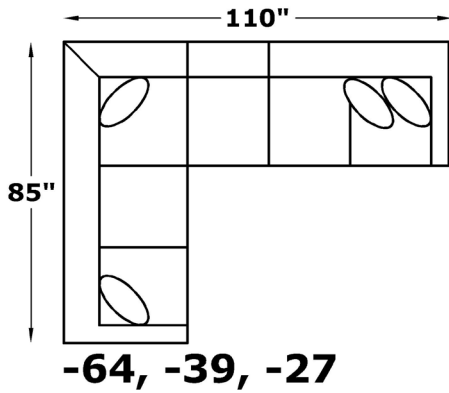

V62025R
Floating Ottoman
Chaise
W-28 D-48

V62027R
RAF Loveseat
W-51 D-35

V62028R
LAF Loveseat
W-51 D-35

V62039R
Armless Chair
W-23 D-35

V62063R
RAF Corner Sofa
W-85 D-35

V62064R
LAF Corner Sofa
W-85 D-35

Suggested Layouts

We do our best to provide the most accurate dimensions. However, as with all handcrafted products, dimensions are approximate.