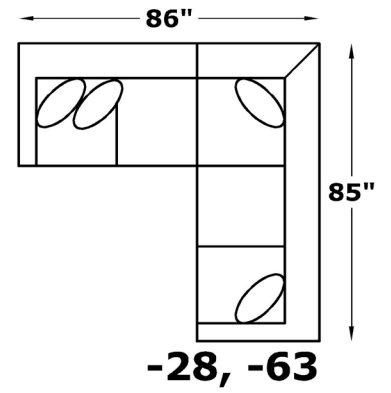

ALEXVALE

V620LR Series

COMPONENTS

V624R
Chair
W-33 D-35

V625R
Sofa
W-79 D-35

V626R
Loveseat
W-56 D-35

V627R
Ottoman
W-26 D-22

V62031R
Motion Chair
W-32 D-34

V62025R
Floating Ottoman
Chaise
W-28 D-48

V62027R
RAF Loveseat
W-51 D-35

V62028R
LAF Loveseat
W-51 D-35

V62039R
Armless Chair
W-23 D-35

V62063R
RAF Corner Sofa
W-85 D-35

V62064R
LAF Corner Sofa
W-85 D-35

Suggested Layouts

We do our best to provide the most accurate dimensions. However, as with all handcrafted products, dimensions are approximate.