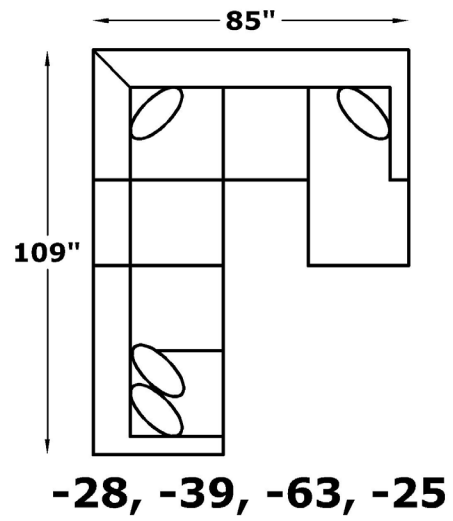

ALEXVALE

V620LR Series

COMPONENTS

V624R
Chair
W-33 D-35

V625R
Sofa
W-79 D-35

V626R
Loveseat
W-56 D-35

V627R
Ottoman
W-26 D-22

V62031R
Motion Chair
W-32 D-34

V62025R
Floating Ottoman
Chaise
W-28 D-48

V62027R
RAF Loveseat
W-51 D-35

V62028R
LAF Loveseat
W-51 D-35

V62039R
Armless Chair
W-23 D-35

V62063R
RAF Corner Sofa
W-85 D-35

V62064R
LAF Corner Sofa
W-85 D-35

Suggested Layouts

We do our best to provide the most accurate dimensions. However, as with all handcrafted products, dimensions are approximate.